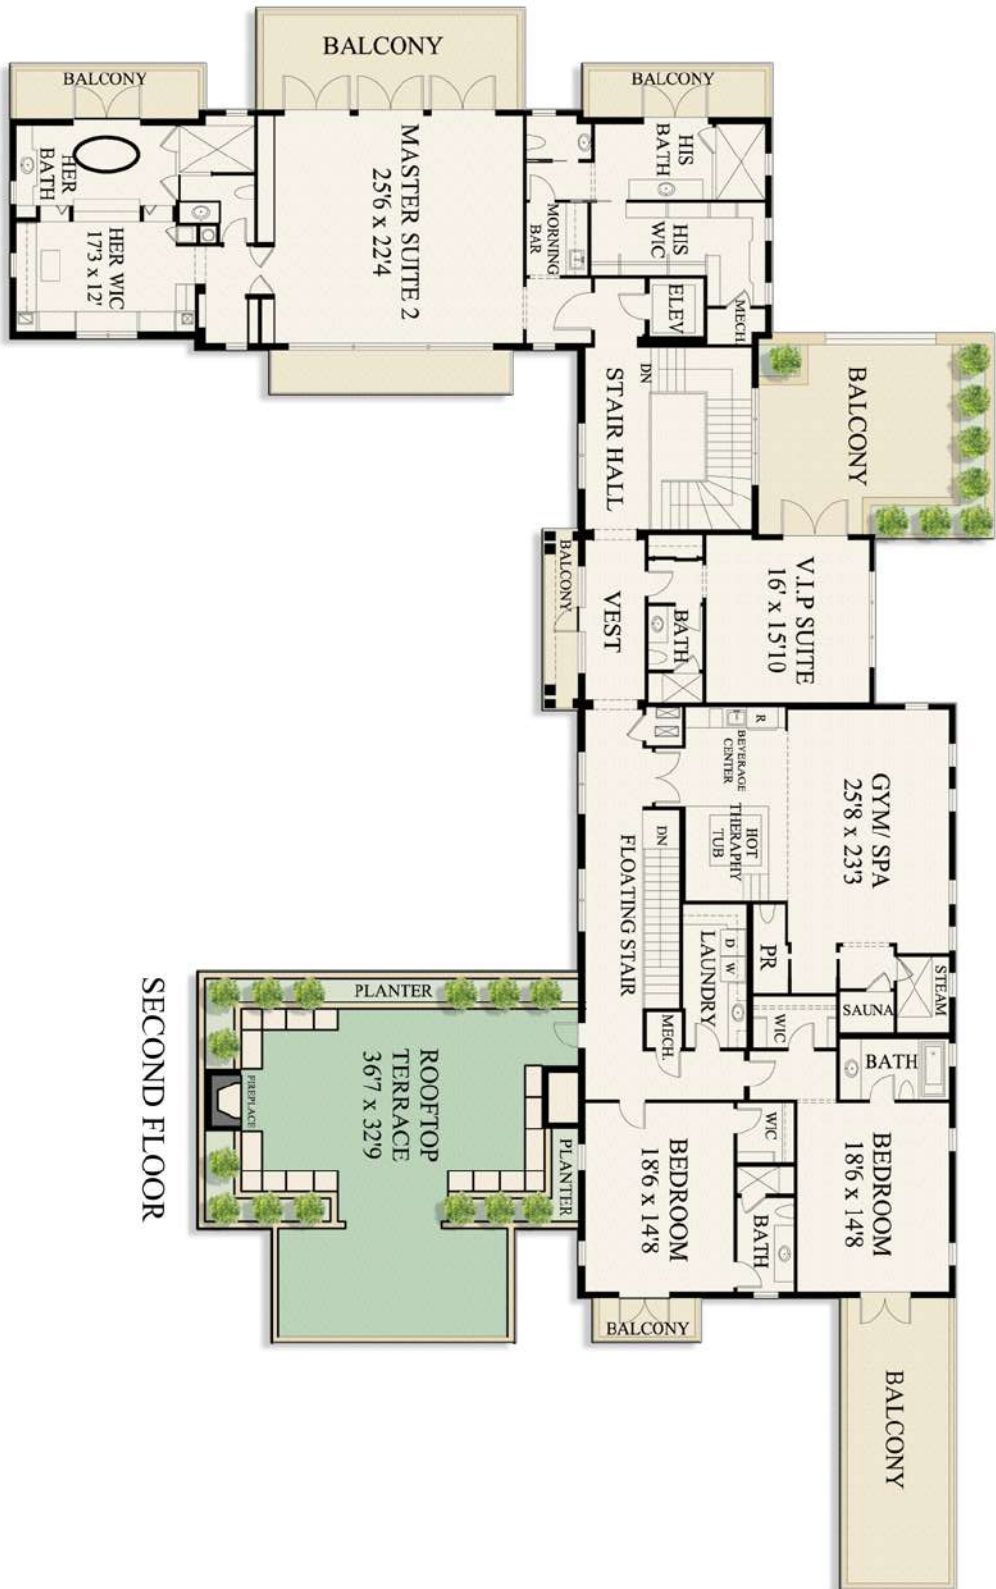

PR  
ELEV  
UP

GENERATOR

DINING RM  
22'8" x 15'8"

3 CAR GARAGE  
33'8" x 20'8"

1 CAR GARAGE  
19'9" x 13'4"

BEDROOM  
21'7" x 14'7"

COVERED LOGGIA

DOCK

LIVING ROOM  
36' x 20'5"

PERGOLA

DINING TERRACE

BAR

FAMILY ROOM  
36' x 20'5"

COVERED LOGGIA

EURO SWIMMING POOL

WATER FOUNTAIN

OFFICE / LIBRARY  
27'10" x 16'6"

PERGOLA

COURTYARD

WATERFALL / THEATER SCREEN

SUN SHELF

SPA

WATER FOUNTAIN

BAR

# LAGO-A-LAGO

17,190 Sq. Ft. Total Living Space  
.9 Acres, 6 Bedrooms, 11 Baths

SECOND FLOOR